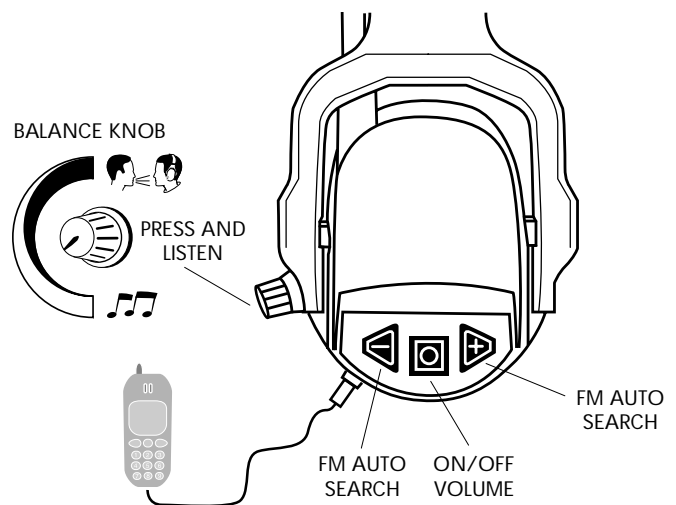

Helmet mounted

Tested according to EN 352-4 at FIOH, Finland (0403)
SNR = 25 dB, H = 30 dB, M = 22 dB, L = 14 dB

Frequency (Hz)	63	125	250	500	1000	2000	4000	8000
Mean value (dB)	12,4	10,1	14,5	23,6	29,8	31,2	37,5	39,4
Stand. dev. (dB)	2,4	2,7	1,9	3,1	2,9	3,6	4,9	2,7
APV-value (dB)	10,0	7,4	12,6	20,5	26,9	27,6	32,6	36,7

Listen to us before it's too late!

Sordin AB, Stigaregatan 7, 791 60 Falun, Sweden
Phone +46 23 699 80, Fax +46 23 210 35, info@sordin.se

SORDIN

www.sordin.com